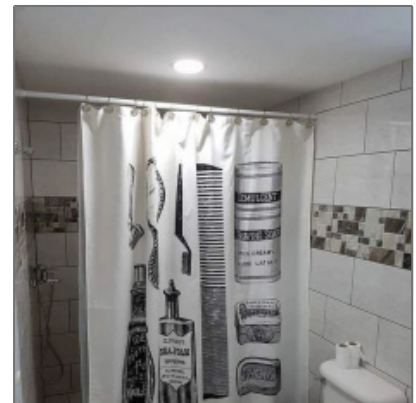

Walk to the Beach!

0 Sqft - Sosua, Puerto Plata 95000

Basic Details

Property Type: **Condo/Apartment**

Listing Type: **For Sale**

Listing ID: **1162**

Price: **\$70,000**

View: **Pool/Garden**

Bedrooms: **1**

Bathrooms: **1**

Half Bathrooms: **0**

Square Footage: **0 Sqft**

Year Built: **0**

Lot Area: **0 Sqft**

Features

- Swimming Pool
- Central Air Conditioning
- Balcony
- Covered Patio
- Storage
- Furnished
- 24-Hour Gated Security
- Rental Program Available