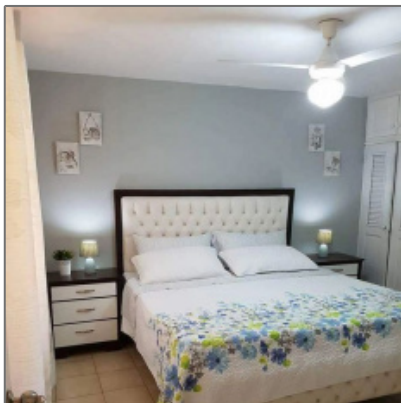

Walk to the Beach!

0 Sqft - Sosua, Puerto Plata 95000

Basic Details

Property Type: **Condo/Apartment**

Listing Type: **For Sale**

Listing ID: **1162**

Price: **\$70,000**

View: **Pool/Garden**