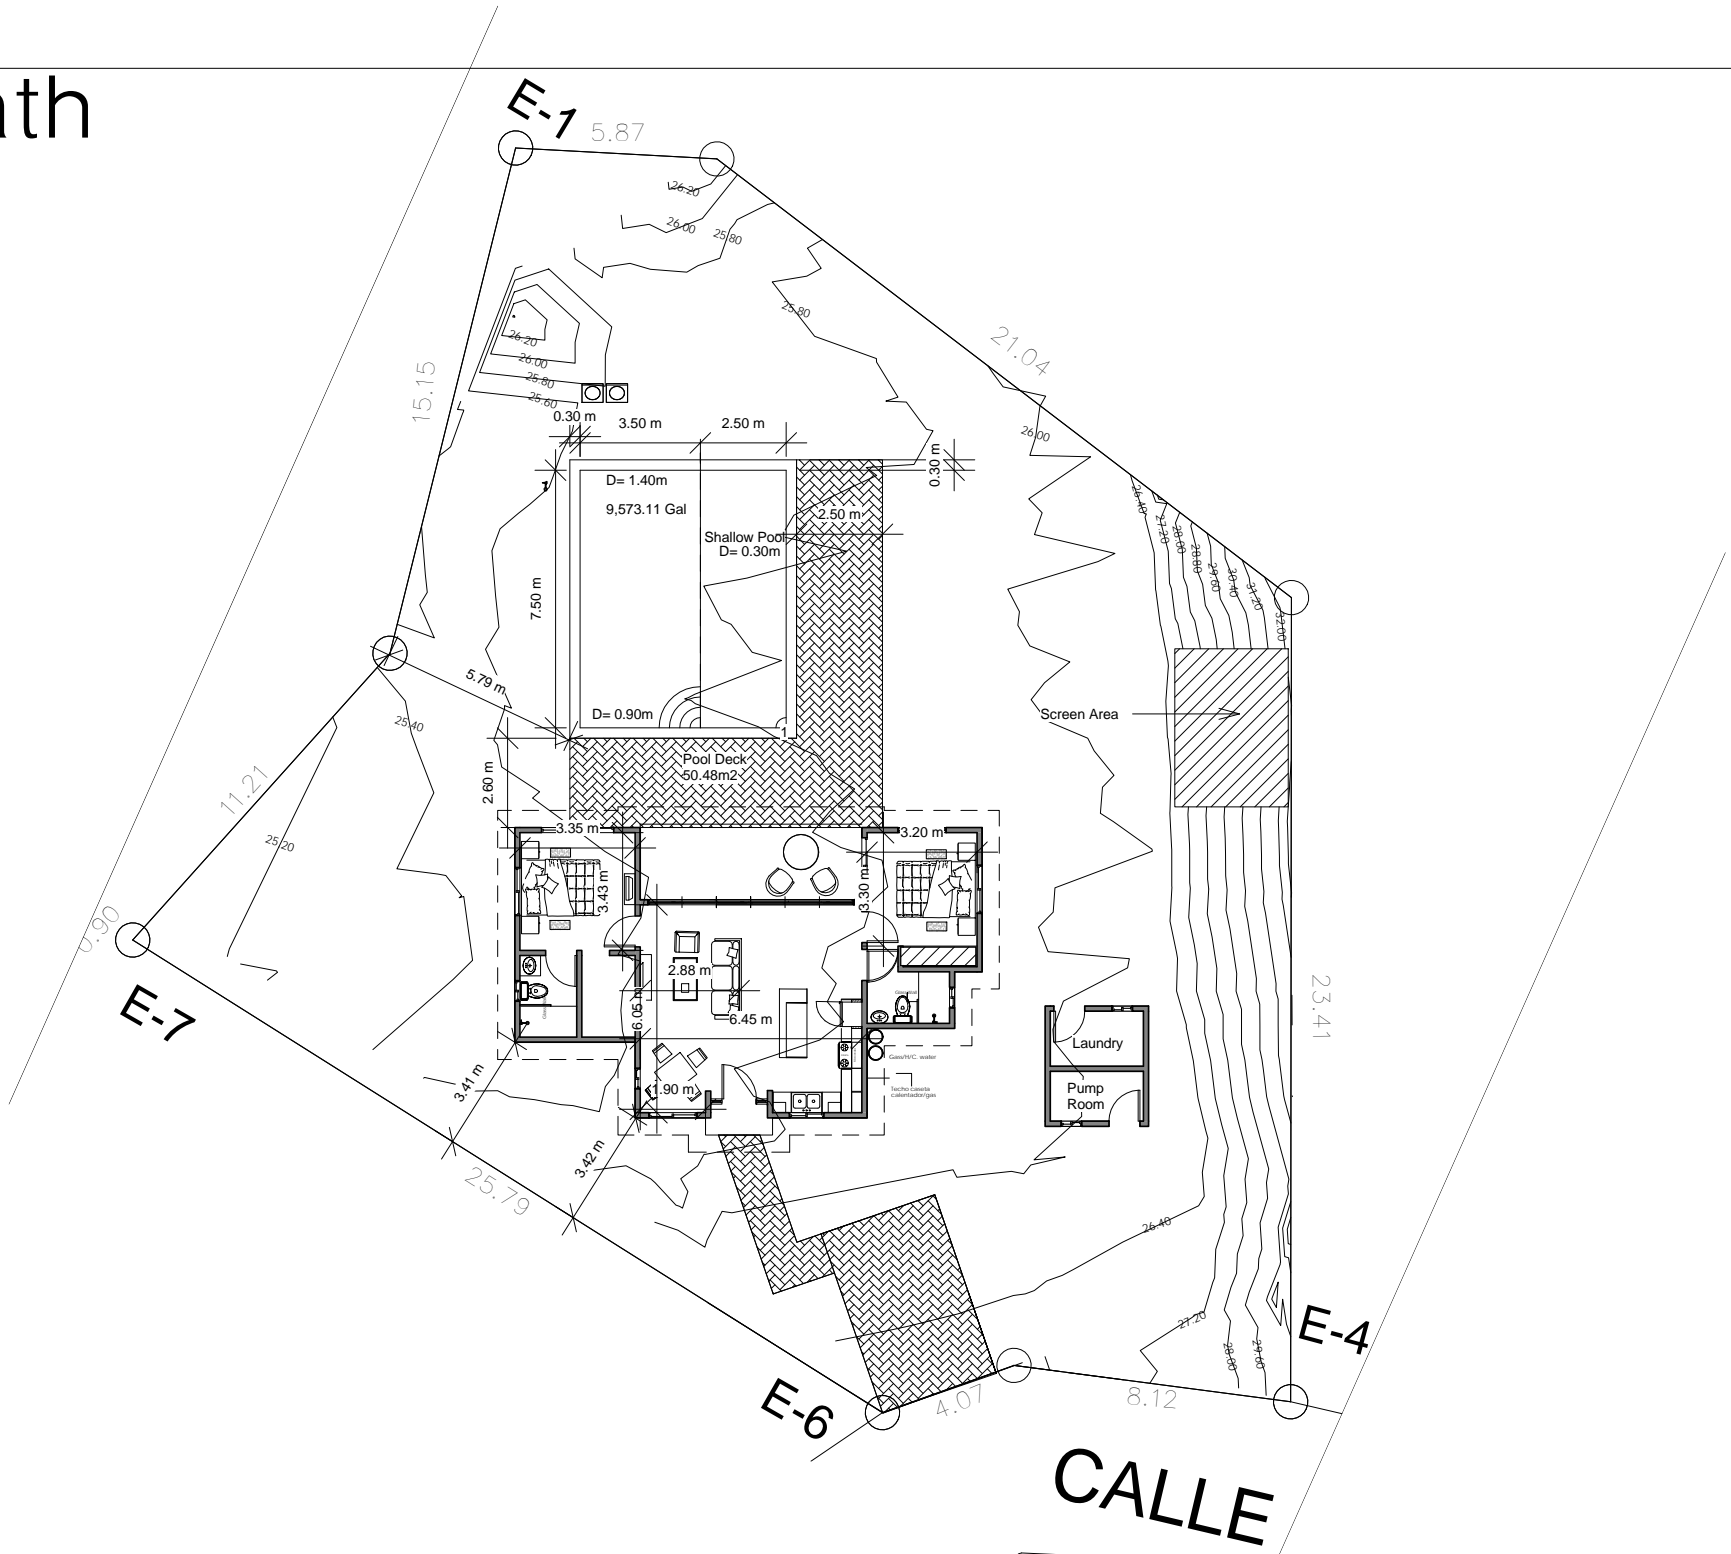

Sunseeker 2 bed / 2 bath

640

RCL Dimensional Plan
Architectural Design Scale 1:50

 <p>Residencial Casa Linda -quality homes-</p>	## Street City, State Zip	Sunseeker 2 bed / 2 bath	640	Structural Design: ..	Rev.	Sheet No. 1
	Project:	Drawn by: Arch. Luis P. Almonte	Sanitary Design: ..	Date		
	Owner: Eric Sandmael	Designed by:: Eric Sandmael	Project Manager: Arch. Siri S. Walter	8/24/2013 1:08:55 PM		
				Electrical Calculation: ..		

Sunseeker 2 bed / 2 bath

640

RCL In Lot
 Architectural Design Scale 1 : 200

 Residencial Casa Linda -quality homes-	## Street City, State Zip	Sunseeker 2 bed / 2 bath 640	Structural Design: .. Electrical Calculation: ..	Rev.	Sheet No. 2	
	Project:	Drawn by: Author	Sanitary Design: ..	Date 8/24/2013 1:09:08 PM		
	Owner: Eric Sandmael	Designed by:: Designer	Project Manager: Arch. Siri S. Walter			