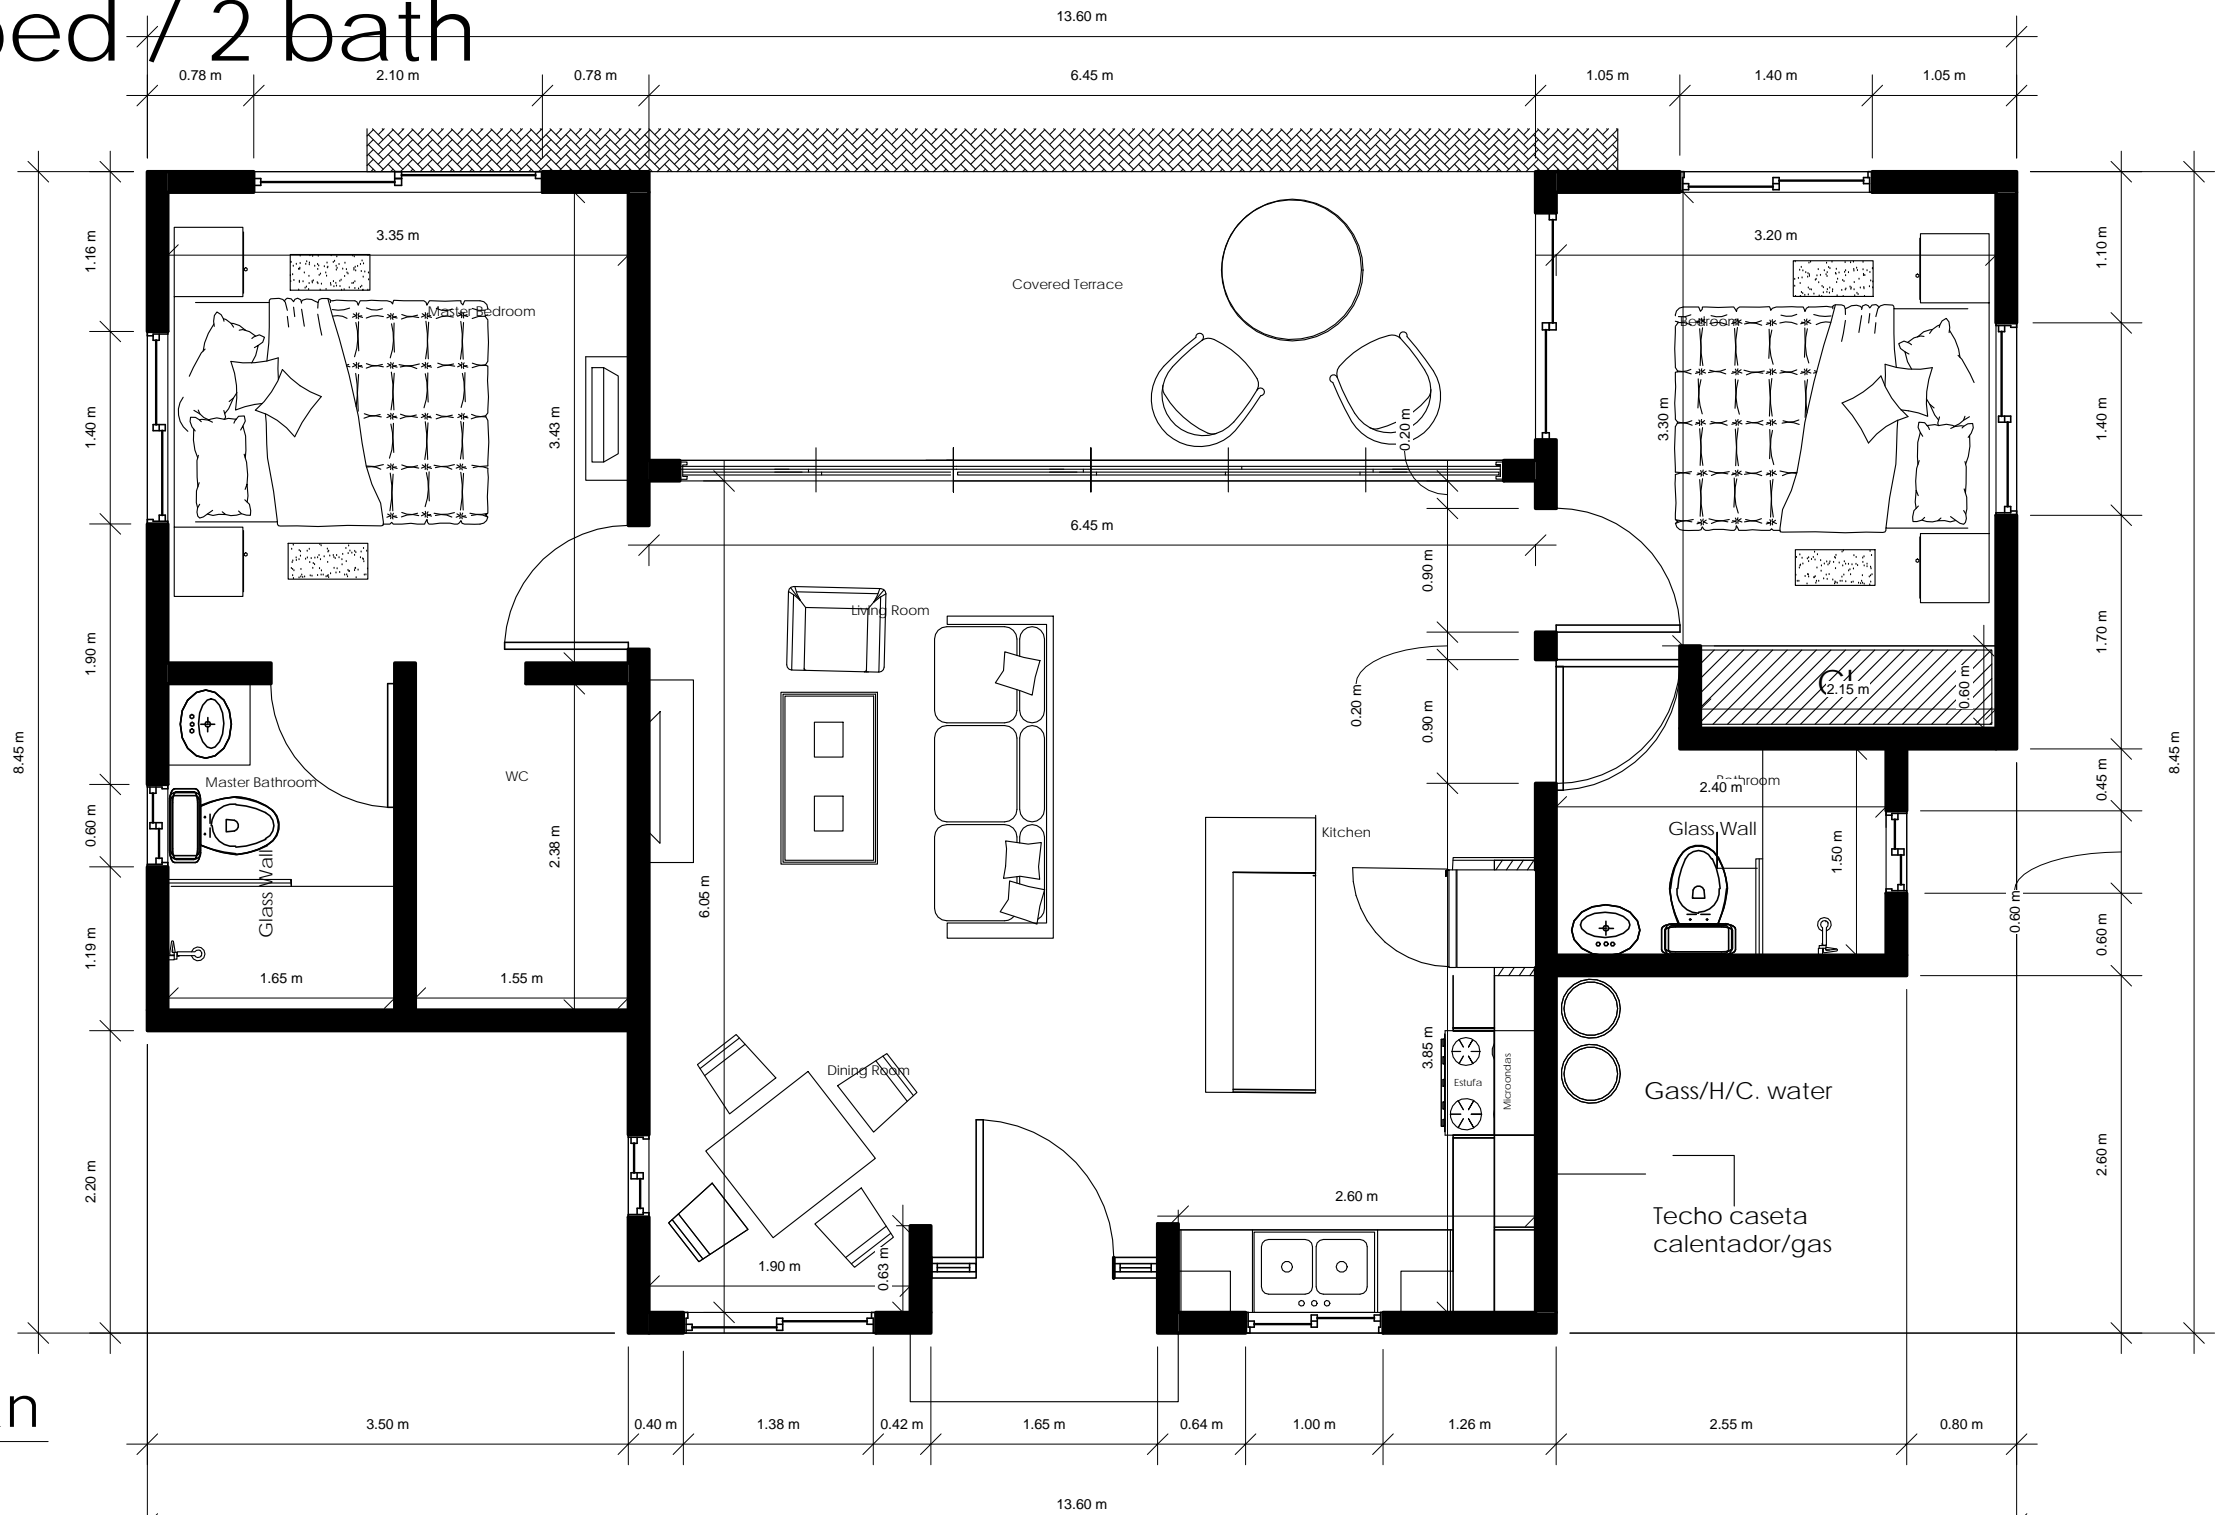

Sunseeker 2 bed / 2 bath

640

RCL Dimensional Plan
Architectural Design Scale 1:50

 <p>Residencial Casa Linda -quality homes-</p>	## Street City, State Zip	Sunseeker 2 bed / 2 bath	640	Structural Design: ..	Rev.	Sheet No. 1
	Project:	Drawn by: Arch. Luis P. Almonte	Sanitary Design: ..	Date		
	Owner: Eric Sandmael	Designed by:: Eric Sandmael	Project Manager: Arch. Siri S. Walter	8/24/2013 1:08:55 PM		
				Electrical Calculation: ..		

Sunseeker 2 bed / 2 bath

640

RCL In Lot
 Architectural Design Scale 1 : 200

 Residencial Casa Linda -quality homes-	## Street City, State Zip	Sunseeker 2 bed / 2 bath 640	Structural Design: .. Electrical Calculation: ..	Rev.	Sheet No. 2	
	Project:	Drawn by: Author	Sanitary Design: ..	Date 8/24/2013 1:09:08 PM		
	Owner: Eric Sandmael	Designed by:: Designer	Project Manager: Arch. Siri S. Walter			