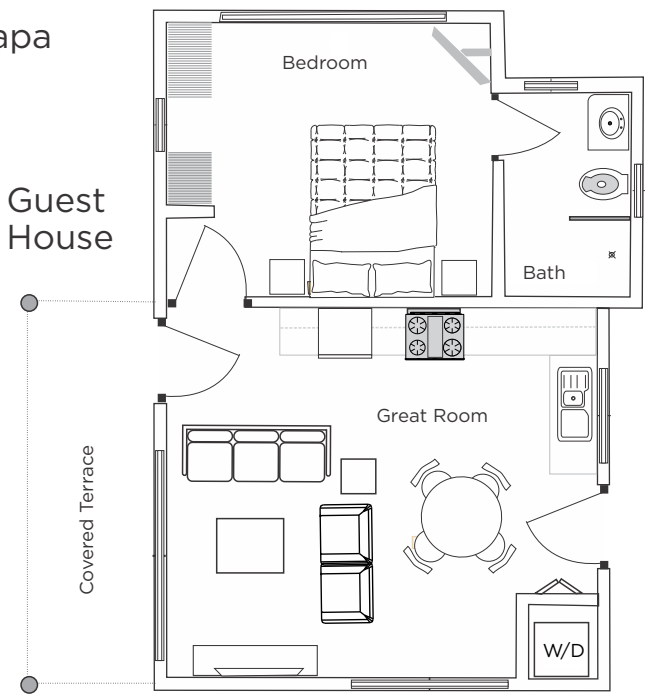

Palapa

Guest House

— LIFESTYLE —
OPTIONS

OUTDOOR ENTERTAINING PALAPA

A palapa is an entertainment dream space that adds covered, outdoor living area to any villa. Set beside the pool, a palapa offers built-in BBQ/grill, fridge, and sink area for hot days, and a also a great place to entertain during pool parties or warm evenings. 398 ft² (37 m²)

1-BEDROOM GUEST HOUSE

The guesthouse is a wonderful, separate area offering privacy for guests or extended family when they visit, or live with you permanently. 632 ft² (58.74 m²)