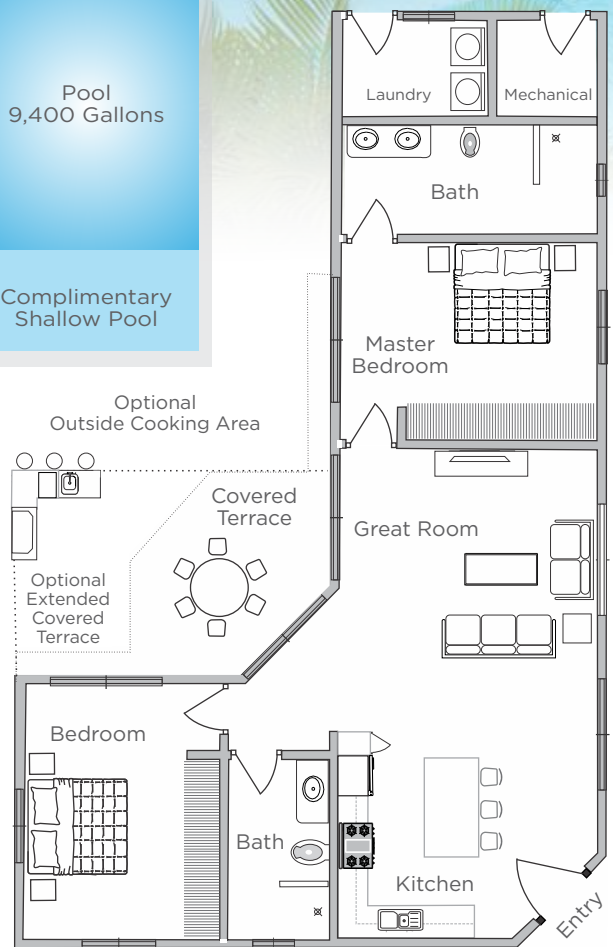

1,463 ft2 (136 m2)	
Lot: 6,456 ft2 (600 m2)	
2 Bedrooms	
2 Baths	
9,400 Gallons	

Pool
9,400 Gallons

Complimentary
Shallow Pool

— VILLA —
SERENITY

L-shaped Villa Serenity makes very efficient use of any lot - immediately creating a central pool courtyard space with beautiful tropical views to the backyard.

This villa has a lovely, open concept main living space with a large expanse of patio doors opening to the covered terrace. The very functional kitchen has a large peninsula eating bar and faces the bright living room. Both bedrooms are spacious, easily accommodating king size beds. They are set at opposite sides of villa, making for complete privacy. Two sizeable full baths and laundry complete this home.